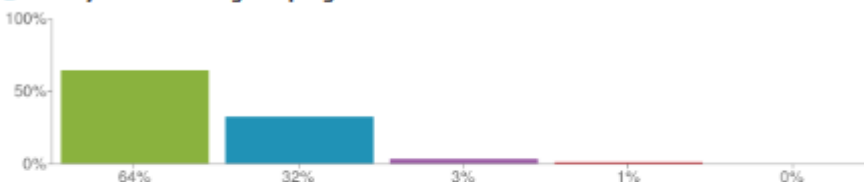

3. My child makes good progress at this school

Figures based on 77 responses up to 03-03-2016