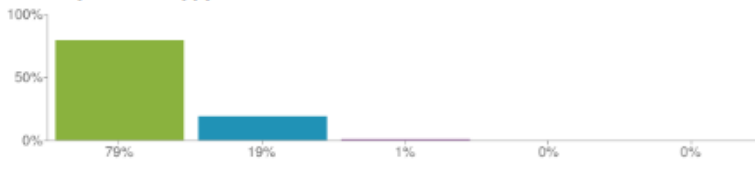

Parent View results

Search results - St Philip's CofE Primary School

St Philip's CofE Primary School
 Bloomfield Rise
 Odd Down
 Bath
 Somerset
 BA2 2BN

URN: **109152**
 Telephone number: **01225837946**
 Fax number: **01225835815**

Pupils on the roll: **275**
 Responses for this school: **77**
[View inspection reports](#)

1. My child is happy at this school

Figures based on 77 responses up to 03-03-2016

2. My child feels safe at this school