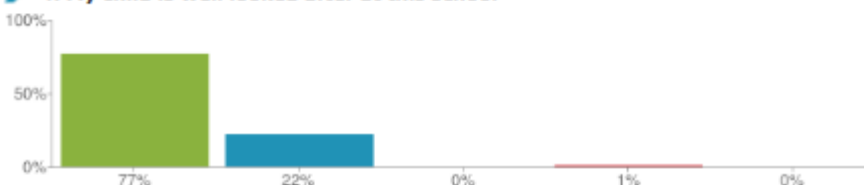

4. My child is well looked after at this school

Figures based on 77 responses up to 03-03-2016