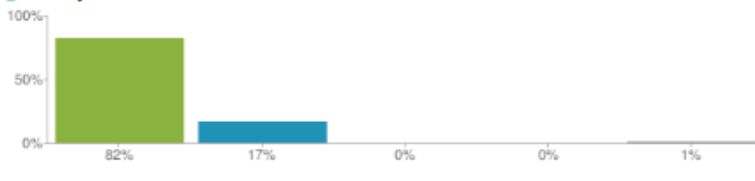

Parent View results

Search results - St Philip's CofE Primary School

St Philip's CofE Primary School
 Bloomfield Rise
 Odd Down
 Bath
 Somerset
 BA2 2BN

URN: **109152**
 Telephone number: **01225837946**
 Fax number: **01225835815**

Pupils on the roll: **275**
 Responses for this school: **77**
[View inspection reports](#)

1. My child is happy at this school

Figures based on 77 responses up to 03-03-2016

2. My child feels safe at this school